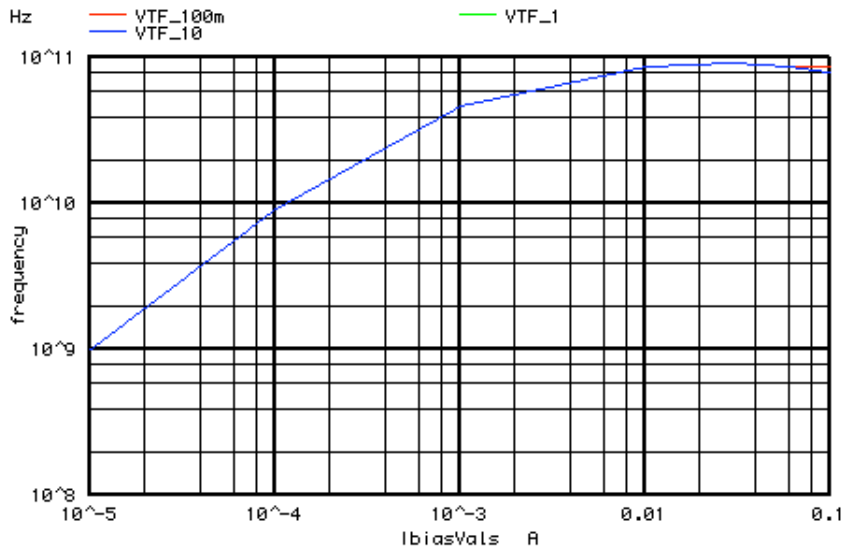

Graph 101 - unknown579: 15um^2 Ftau vs IE and VTF

||