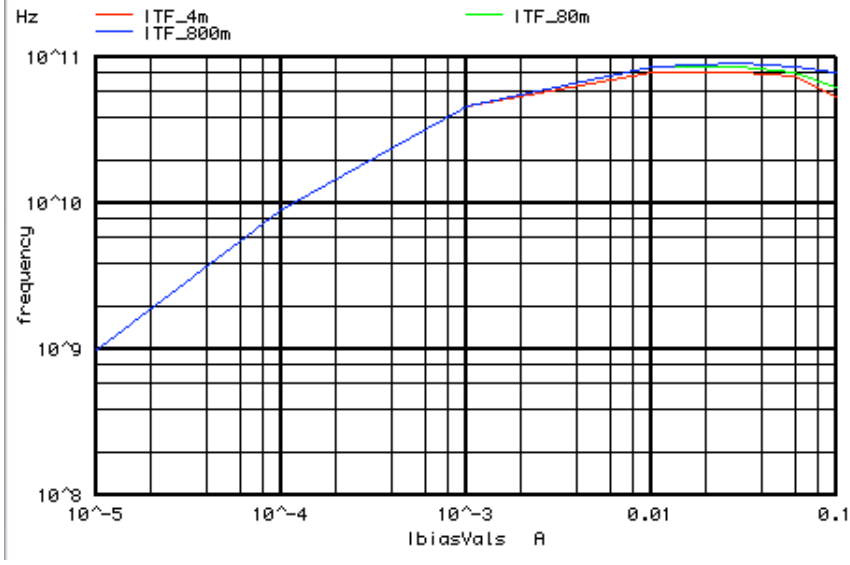

Graph 93 - unknown397: 15um² Ftau vs IE and ITF

||