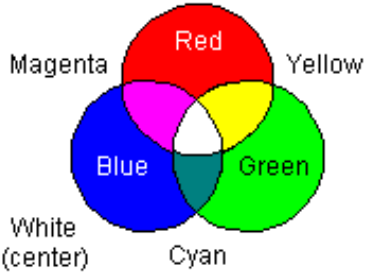

### Visible Light

Since a lot of work these days involves light properties (displays, LEDs, Emitter/detectors, etc.), this visible light spectrum chart should be useful. Information on light addition and subtraction is included. Here's a good tutorial on computer-generated colors, and here's the C.I.E. Chromaticity Diagram.

#### Additive Color System

(adding colors to ultimately make white)

Primary additive colors for light are Red, Green and Blue

#### Subtractive Color System

(subtracting colors to ultimately make black)

Primary subtractive colors for light are Magenta, Yellow and Cyan

#### Color Wheel