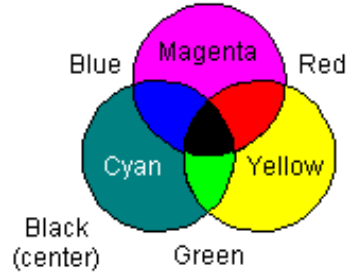

### Visible Light

Since a lot of work these days involves light properties (displays, LEDs, Emitter/detectors, etc.), this visible light spectrum chart should be useful. Information on light addition and subtraction is included. Here's a good tutorial on computer-generated colors, and here's the C.I.E. Chromaticity Diagram.

#### Additive Color System

(adding colors to ultimately make white)

Primary additive colors for light are Red, Green and Blue

#### Subtractive Color System

(subtracting colors to ultimately make black)

Primary subtractive colors for light are Magenta, Yellow and Cyan

#### Color Wheel