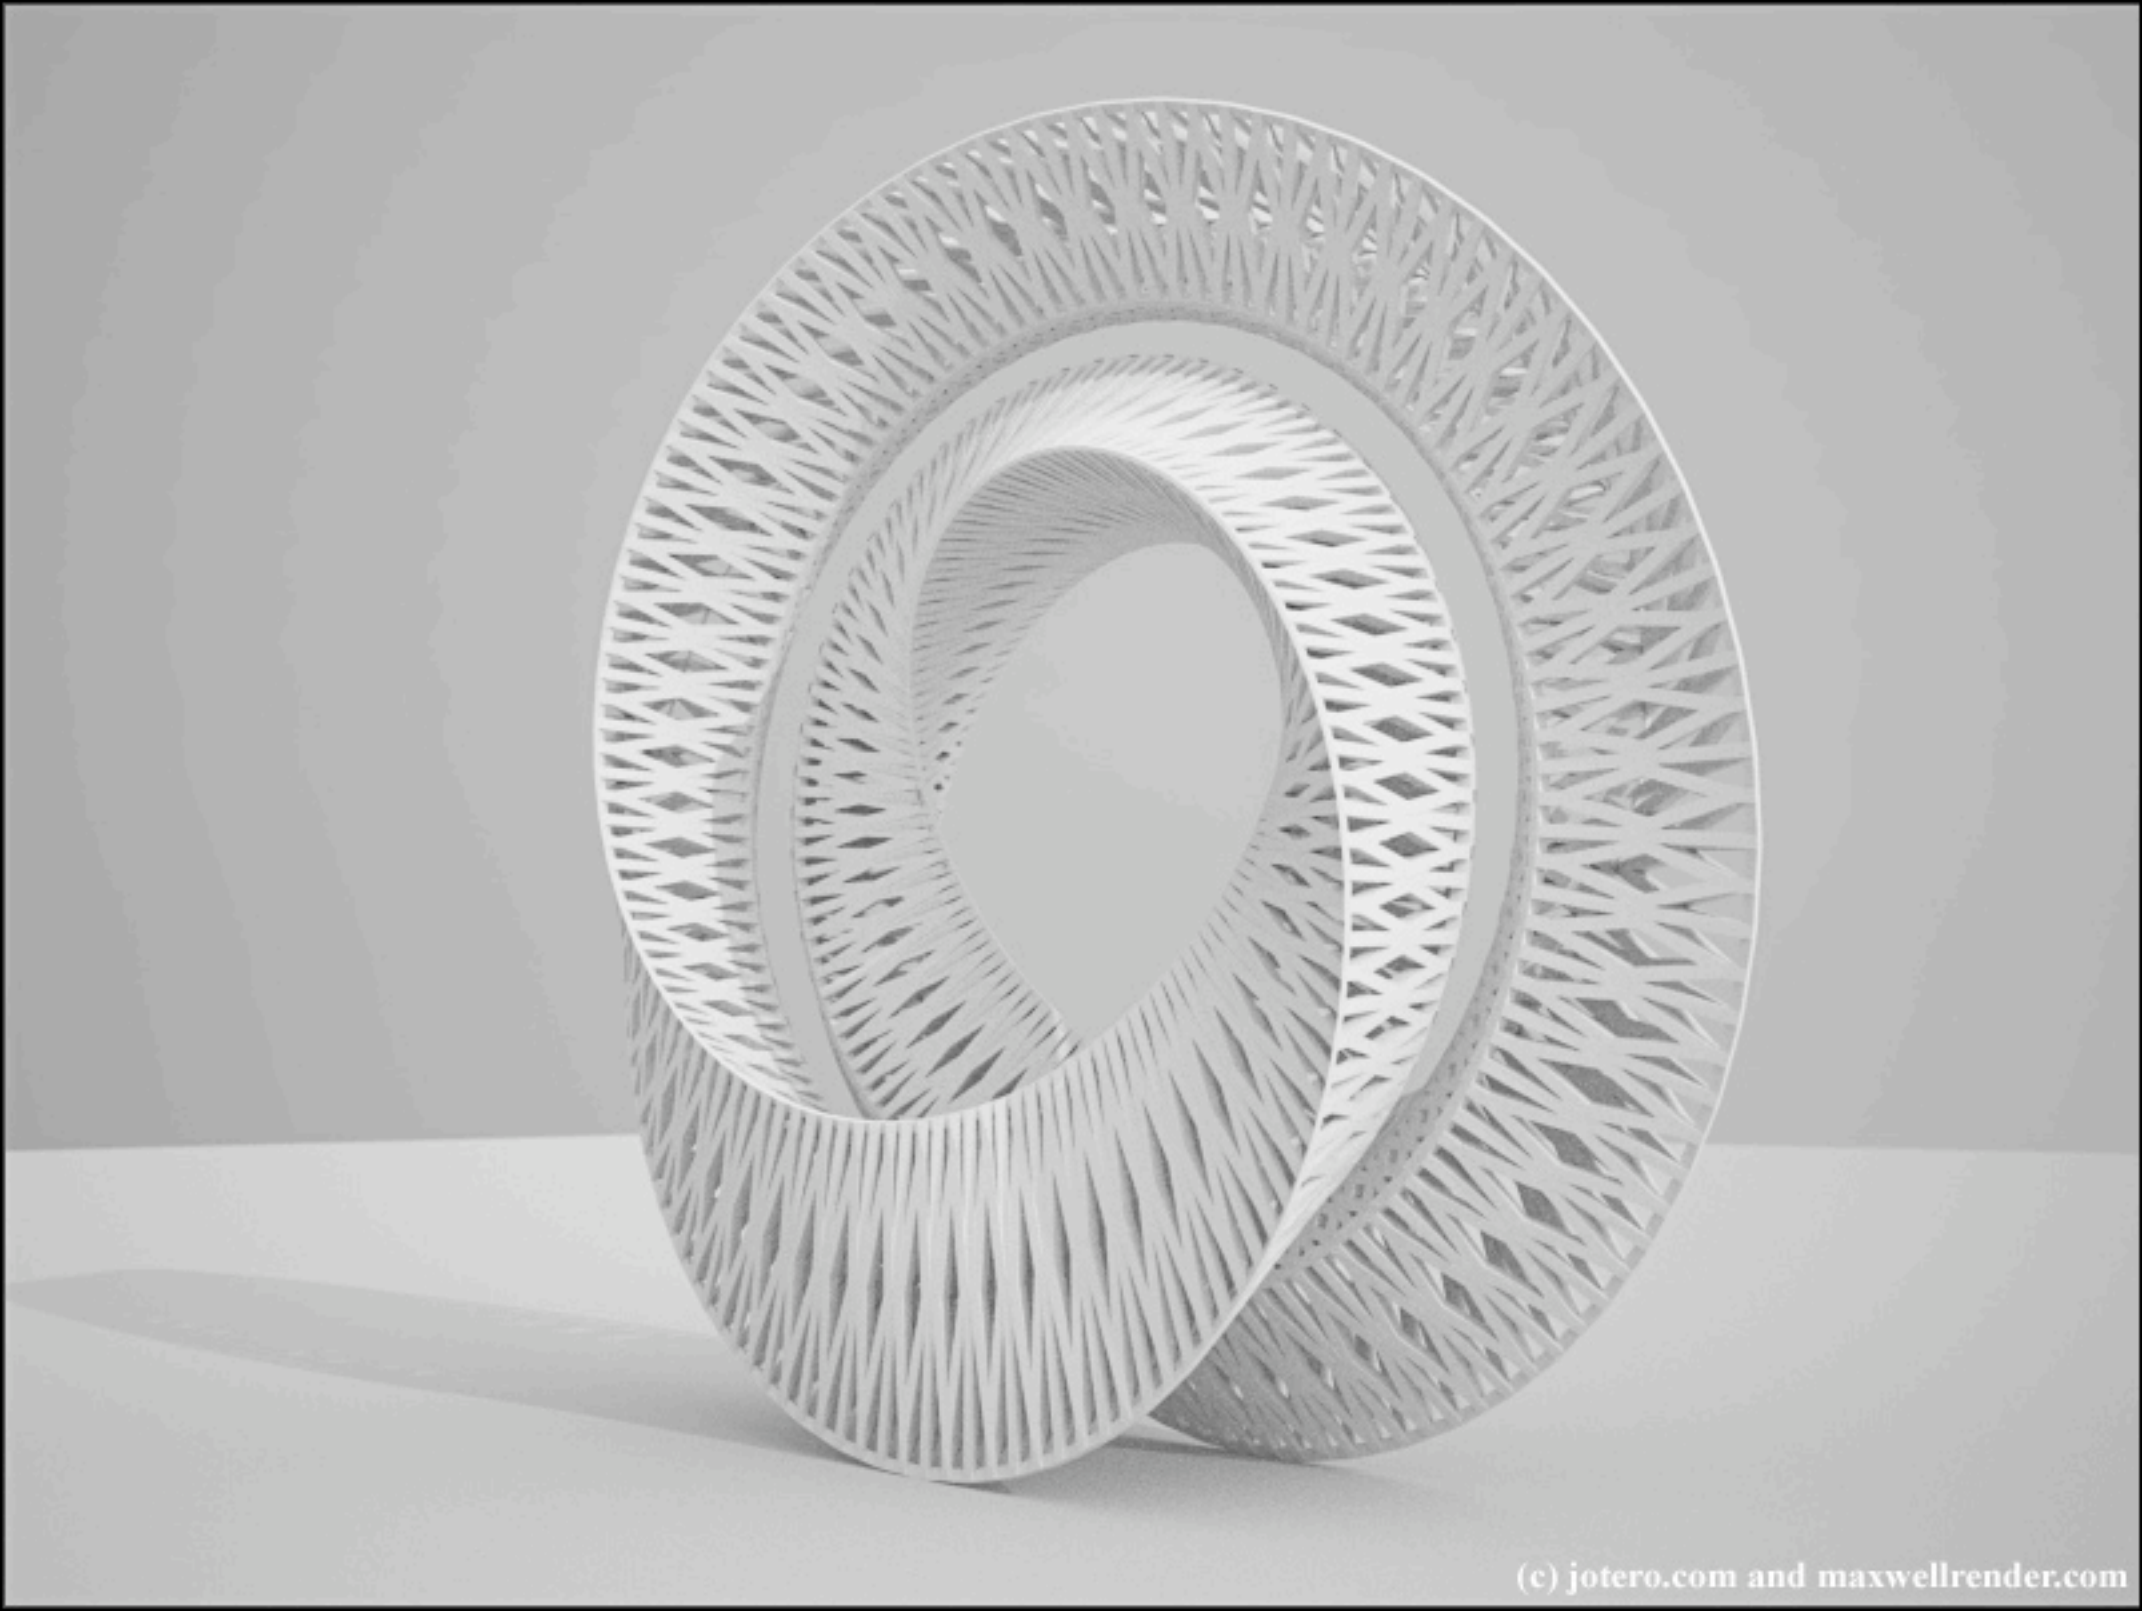

# WUNDERDOG

cinema

VIRTUOSO

The image features a decorative blue metalwork ornament at the top, resembling a stylized butterfly or a pair of wings with intricate scrollwork. Below it, the word "VIRTUOSO" is written in a blue, stylized, outlined font. The background is a textured, aged parchment or paper with faint, illegible handwriting and several gears visible in the upper corners.