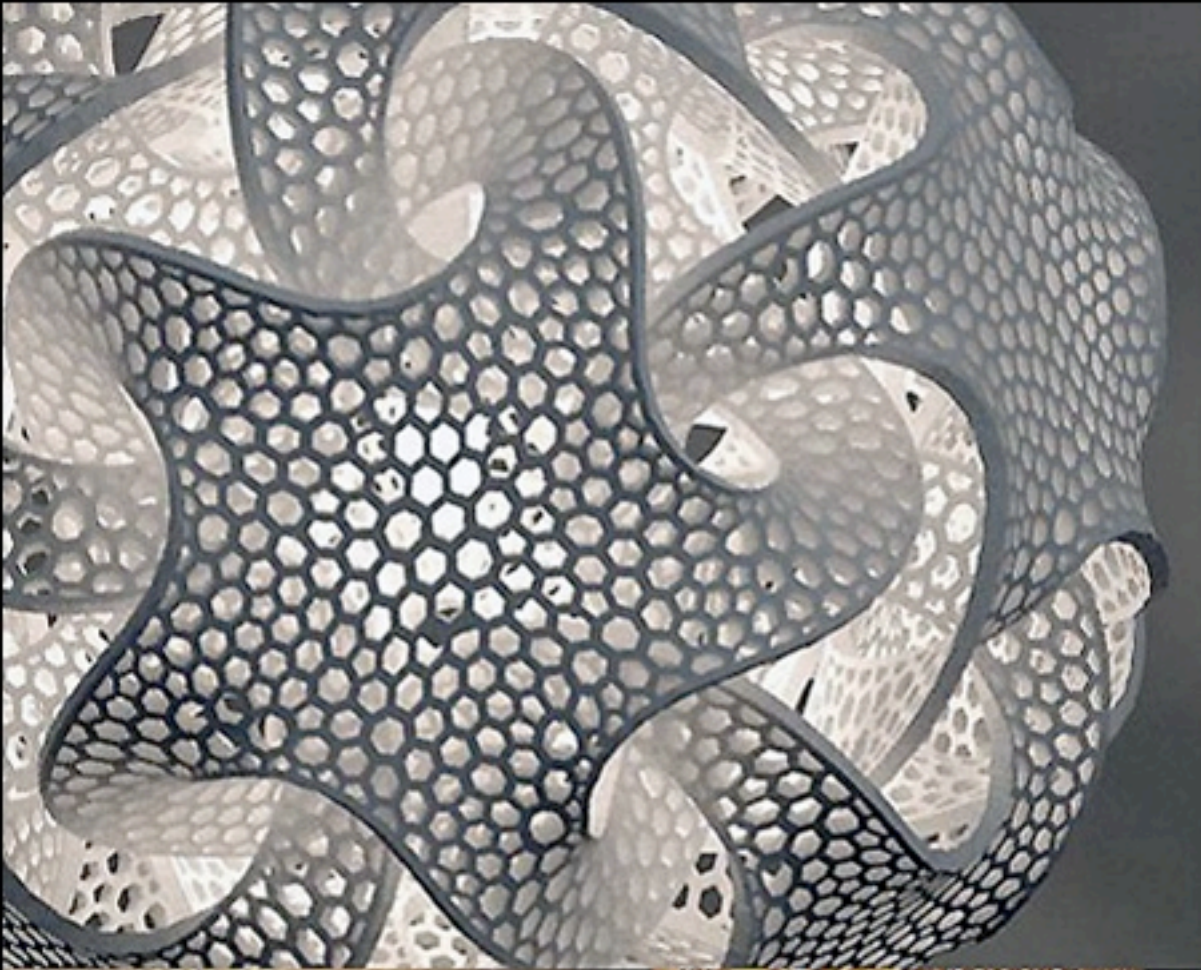

# WUNDERDOG

cinema

VIRTUOSO

The image features a decorative blue metalwork ornament at the top, resembling a stylized butterfly or a pair of wings with intricate scrollwork. Below it, the word "VIRTUOSO" is written in a blue, stylized, outlined font. The background is a textured, aged parchment or paper with faint, illegible handwriting and several gears visible in the upper corners.