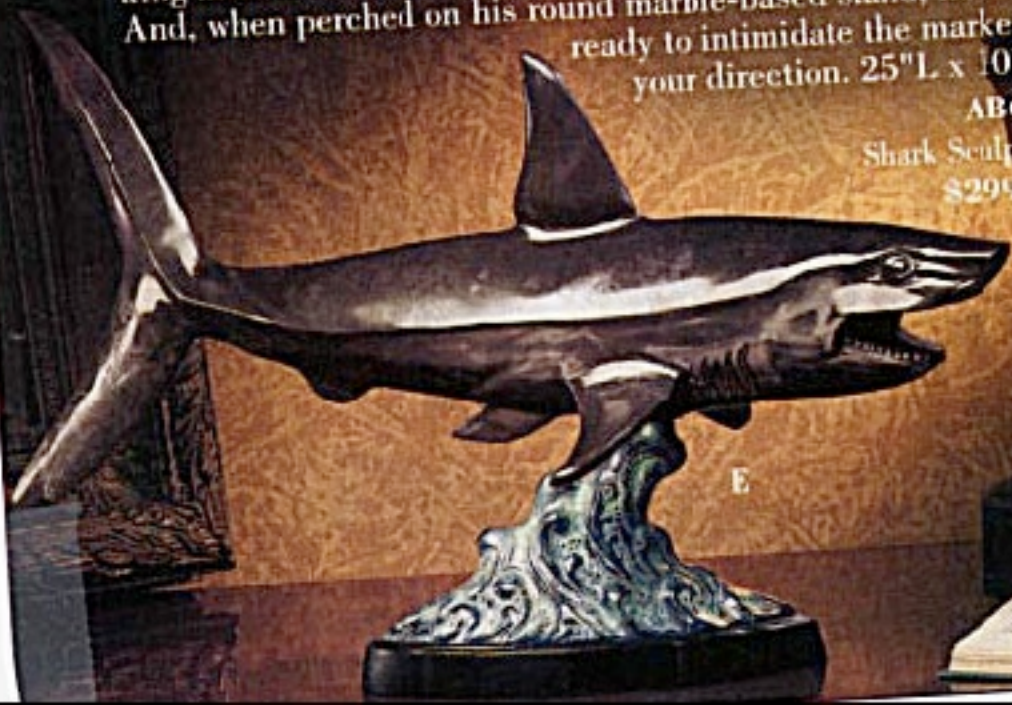

THE JAWS OF VICTORY
E. The Shark is the dominant species in his domain -just like you. That's why our new Shark Sculpture will look right at home on your desk. Crafted in brass with a bronze patina finish, this powerful water king measures over two feet long, weighing a mighty 8 pounds. And, when perched on his round marble-based stand, he looks ready to intimidate the market in your direction. 25"L x 10"W.

AB637

Shark Sculpture

$299.95